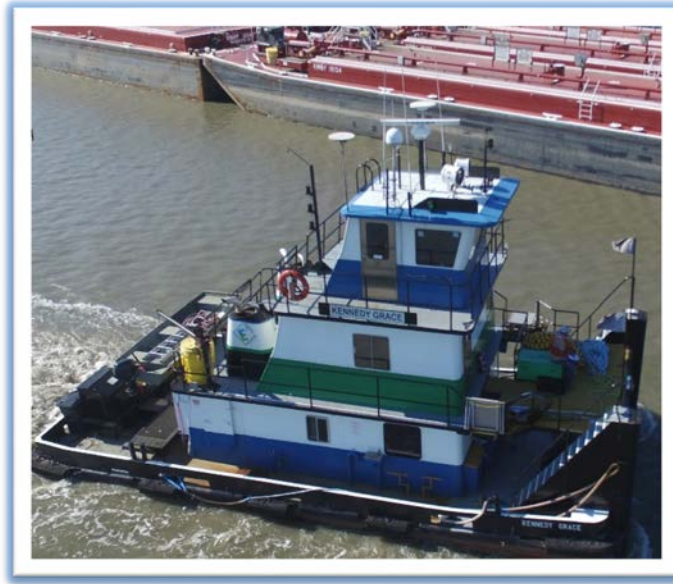

M/V Kennedy Grace

E Squared Marine Service, LLC

General Characteristics

Dimensions:	50' X 22' X 8'
Air Draft:	35
Draft:	8'
Gross Tonnage:	73
Net Tonnage:	59
Official #	1205590
Year Built:	2007
Builder:	Seridieno
Eye Level:	24'

Electronics

Radar:	Furuno
VHF (2):	ICOM 504
Fathometer:	Nobletec Overlay
Electronic Charts:	Nobletec Navigator
Swing Meter:	Dehart
GPS:	Garmin
Cellular Telephone:	Yes
Spotlight:	Xenon

Power & Propulsion

Screw Type:	Twin Screw
Main Engines:	(2) Cummins K19
Generator:	(2) John Deere-40KW
Gear & Clutches:	(2) Twin Disc 52223
Ratio:	4.1
Rated Horse Power	1200

Liquid Capacities

Fuel Capacity:	5,800 Gal.
Lube oil:	200 Gal.
Fresh Water:	2,500 Gal.